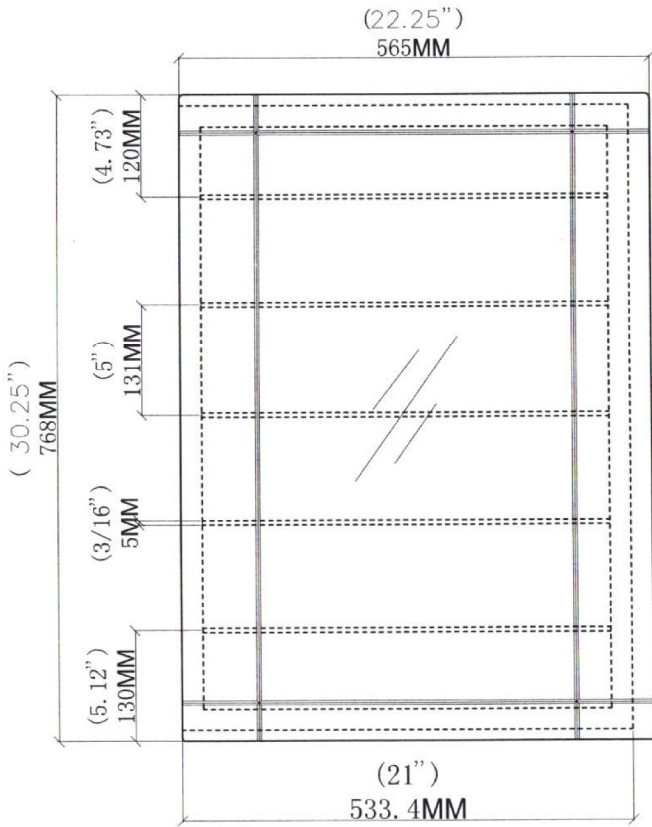

808903

Bathroom Mirror Cabinet

Size: 22.25" X 30.25" X 4.5"

Powder coated steel body

5mm Pencil edge Mirror with V-GROVE in front

### SIDE