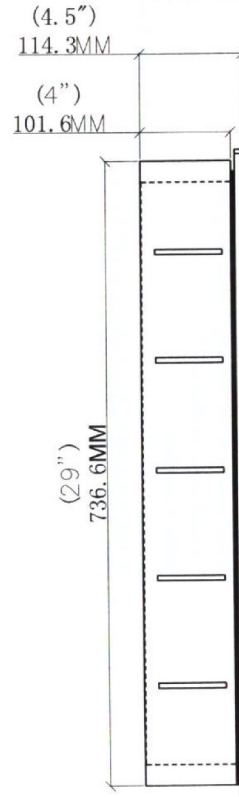

808903

Bathroom Mirror Cabinet

Size: 22.25" X 30.25" X 4.5"

Powder coated steel body

5mm Pencil edge Mirror with V-GROVE in front

### FRONT

### SIDE